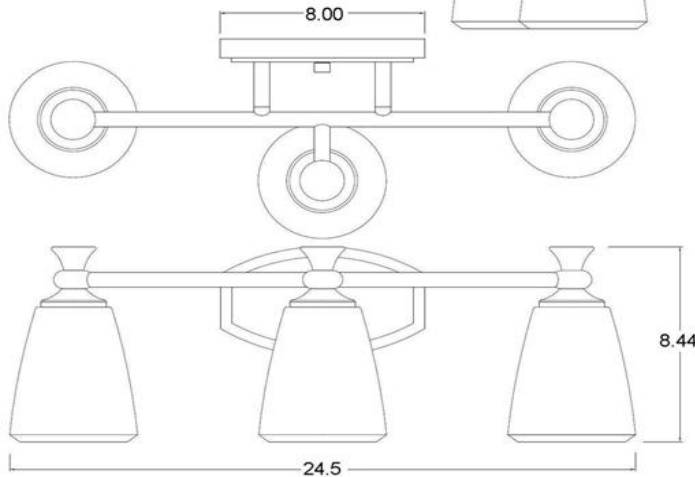

MISENO
— TAKE ME HOME —

BY

KICHLER

3 Light Wall Sconce Fixture SBU136657 + CH, NI, ORZ

Product Description:

3lt Wall Sconce Fixture
With Etched Opal Glass

Available finishes

Chrome, Brushed Nickel, Oil Rubbed Bronze

Technical Information

Weight:	5.3
Safety Rating:	DAMP

Material:	Steel
Lamp Base:	(3) E26- Medium

Height:	8.44

Width:	24.5

Ext:	8.63

ADA:	No

HCWO:	4

Lamp Included:	No

Energy Efficient:	No

Light Source:	100W A19

Extra Lead wire:	6

Mounting Hardware: MHSBU136657 + CH, NI, ORZ

Replacement Glass: GSBUS136657 + CH, NI, ORZ