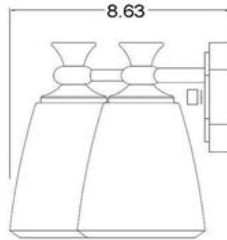

MISENO
— TAKE ME HOME —

BY

KICHLER

3 Light Wall Sconce Fixture SBU136657 + CH, NI, ORZ

Product Description:

3lt Wall Sconce Fixture
With Etched Opal Glass

Available finishes

Chrome, Brushed Nickel, Oil Rubbed Bronze

Technical Information

Weight:	5.3
Safety Rating:	DAMP

Material:	Steel
Lamp Base:	(3) E26- Medium

Height:	8.44

Width:	24.5

Ext:	8.63

ADA:	No

HCWO:	4

Lamp Included:	No

Energy Efficient:	No

Light Source:	100W A19

Extra Lead wire:	6

Mounting Hardware: MHSBU136657 + CH, NI, ORZ

Replacement Glass: GSBUS136657 + CH, NI, ORZ